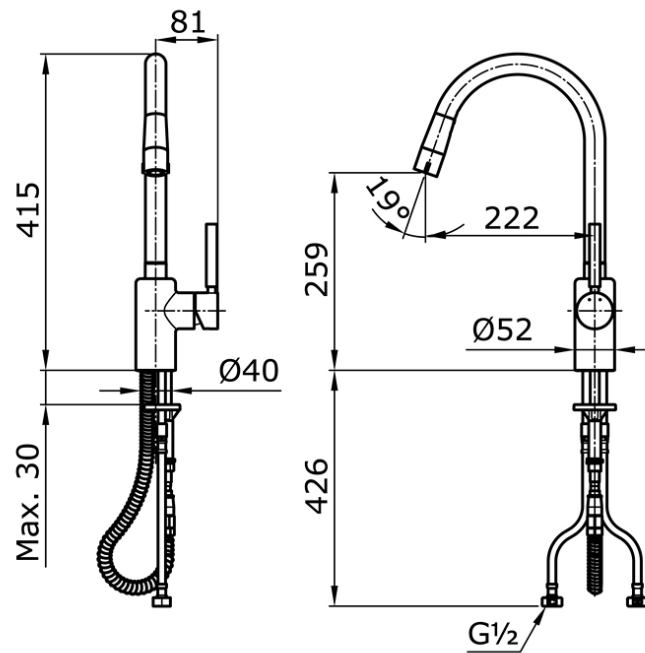

TX608KNBR

IDR 5,930,000.00

Single Lever Kitchen Faucet with Pull Out Spray

Min Water Pressure: 0.05 MPa

Max Water Pressure: 0.75 MPa

Flow Rate: 7.0 Lpm

Some products may not be available in your area

Prices indicated are manufacturer's suggested retail price, prices may change anytime without notice.

Please check with your nearest reseller for updated prices.

Prices shown for lavatory does not include faucet.